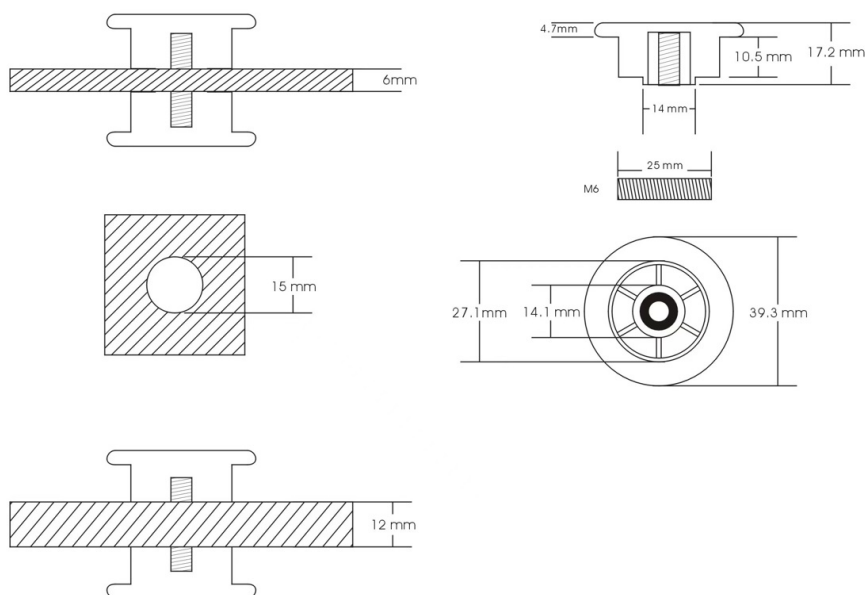

PRODUCT SHEET

Description:

Door Knob "Kiel", ABS Plastic, \varnothing 40mm, Black Finish, 6-12mm Glass, Drill Hole \varnothing 15 mm

Item number:

15.24.088-4

Units	Box	Carton	HS Code	Barcode
Pcs.	1	200	3903300000	
				5704866511292